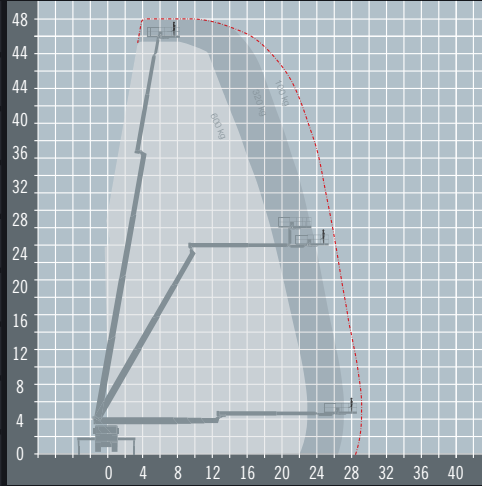

RUTHMANN STEIGER T480

ALTERNATIVES:

48 metre truck mounted articulated boom

REACH HEIGHT	48 m
PLATFORM HEIGHT	46 m
HORIZONTAL REACH	32 m
STOWED HEIGHT	3.95 m
DEPLOYED WIDTH	? m
PLATFORM SIZE	2.42 x 0.97 m
EXTENDED SIZE	3.82 x 0.97
WEIGHT	18,000 kg
LIFT CAPACITY	600 kg

Stowed travel size is 9.76 x ? m (32' x ?)

- DIESEL POWERED**
Perfect for external applications
- OUTDOOR RATED**
Wind rated for outdoor use
- LEVELLING STABILISERS**
Levels the machine for use on uneven ground
- FULLY CERTIFIED OPERATOR**
Supplied with an experienced operator
- NEGATIVE DOWN REACH**
Allows operation below level of platform
- IPAF 1b**
Requires IPAF category 1b

The Ruthmann Steiger T480 truck mount has an exceptional reach height of up to 48 metres (8 metres negative reach) and is one of the most innovative truck mounted access platforms available. It offers maximum stability and usability with an impressive horizontal reach of 32 metres. The extendable basket has a lifting capacity of 600kg so can easily accommodate up to 3 people with tools.