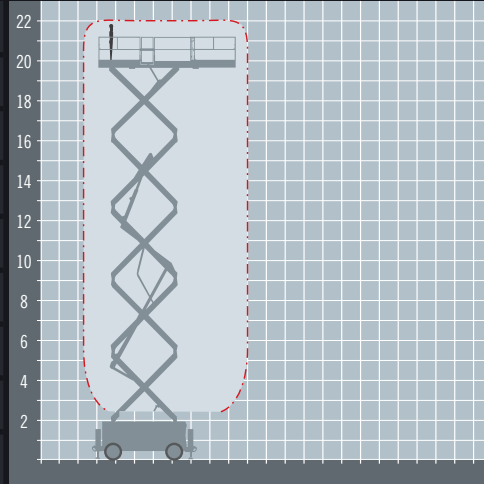

DINGLI DL2223 RTB

ALTERNATIVES:

Rough terrain 22 metre diesel scissor lift

REACH HEIGHT	22 m
PLATFORM HEIGHT	20 m
STOWED HEIGHT*	3 m
LENGTH	4.95 m
WIDTH	2.46
PLATFORM SIZE	4.59 x 2.25 m
EXTENDED SIZE	7.29 x 2.25 m
WEIGHT	13,000 kg
LIFT CAPACITY	750 kg

*Stowed height shown is with the handrails folded.

DIESEL POWERED
 Perfect for external applications

OUTDOOR RATED
 Wind rated for outdoor use

ROUGH TERRAIN
 4 wheel drive for uneven ground

LEVELLING JACKS
 Levels the machine for use on uneven ground

IPAF 3a
 Requires IPAF category 3a

The Dingli DL2223 RTB rough-terrain scissor lift offers a great working height of 22 metres, a large load capacity of 750kg and an extended working platform size of almost 7 metres. This all wheel steer rough terrain scissor is perfect for a wide range of applications including; General construction, Cladding, Architectural glazing and General building maintenance.