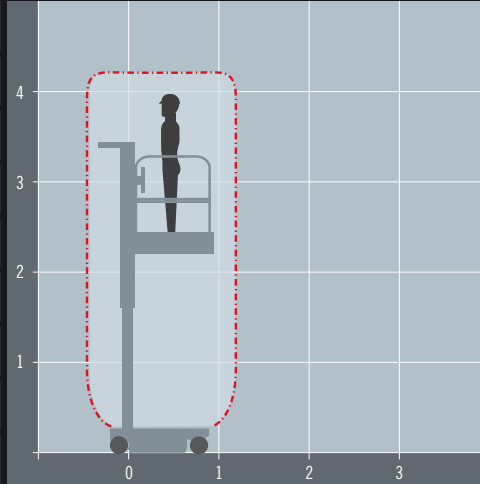

POWER TOWER ECOLIFT

ALTERNATIVES: Power Tower Nanolift, Boss X3

Compact power free personnel lift

REACH HEIGHT	4.2 m
PLATFORM HEIGHT	2.2 m
STOWED HEIGHT	1.95 m
LENGTH	1.28 m
WIDTH	0.74 m
PLATFORM SIZE	0.85 x 0.64 m
EXTENDED SIZE	n/a
WEIGHT	305 kg
LIFT CAPACITY	150 kg

- PUSH AROUND VERTICAL**
Simply push into position and use
- UNPOWERED**
Rotate the handle to rise and fall
- NON MARKING TYRES**
Prevents marking to finished floors
- IPAF PAV**
Requires IPAF category 3a, 1a or PAV